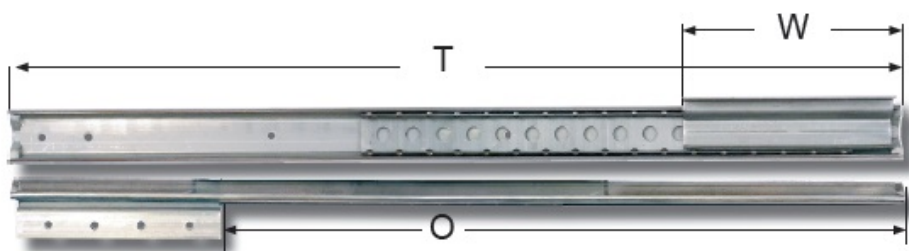

PRODUCT SHEET

Description:

Table Extension 9096/650, F/Folded Top, Opening 425mm, BZP, Open Length:650mm, Closed Length:650mm, Wing:220mm

Item number:

24.04.020-0

Units	Box	Carton	HS Code	Barcode
Pair	15	15	8302420090	
				5704866088381

In mm	»9096« For Folded Table Tops			
Opening (O)	375	425	425	475
Total Length (T)	600	650	750	700
Wing Size (W)	220	220	320	220
Slide Width (A)	41	41	41	41
Slide Height (B)	40	40	40	40
Wing Width (X)	21	21	21	21
Load Capacity	60 kg.	60 kg.	60 kg.	60 kg.
Item No.:	24.04.010	24.04.020	24.04.030	24.04.040