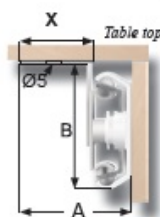

PRODUCT SHEET

Description:

Table Extension 9096/650, F/Folded Top, Opening 425mm, BZP, Open Length:650mm, Closed Length:650mm, Wing:220mm

Item number:

24.04.020-0

Units	Box	Carton	HS Code	Barcode
Pair	15	15	8302420090	
				5704866088381

In mm	»9096« For Folded Table Tops			
Opening (O)	375	425	425	475
Total Length (T)	600	650	750	700
Wing Size (W)	220	220	320	220
Slide Width (A)	41	41	41	41
Slide Height (B)	40	40	40	40
Wing Width (X)	21	21	21	21
Load Capacity	60 kg.	60 kg.	60 kg.	60 kg.
Item No.:	24.04.010	24.04.020	24.04.030	24.04.040